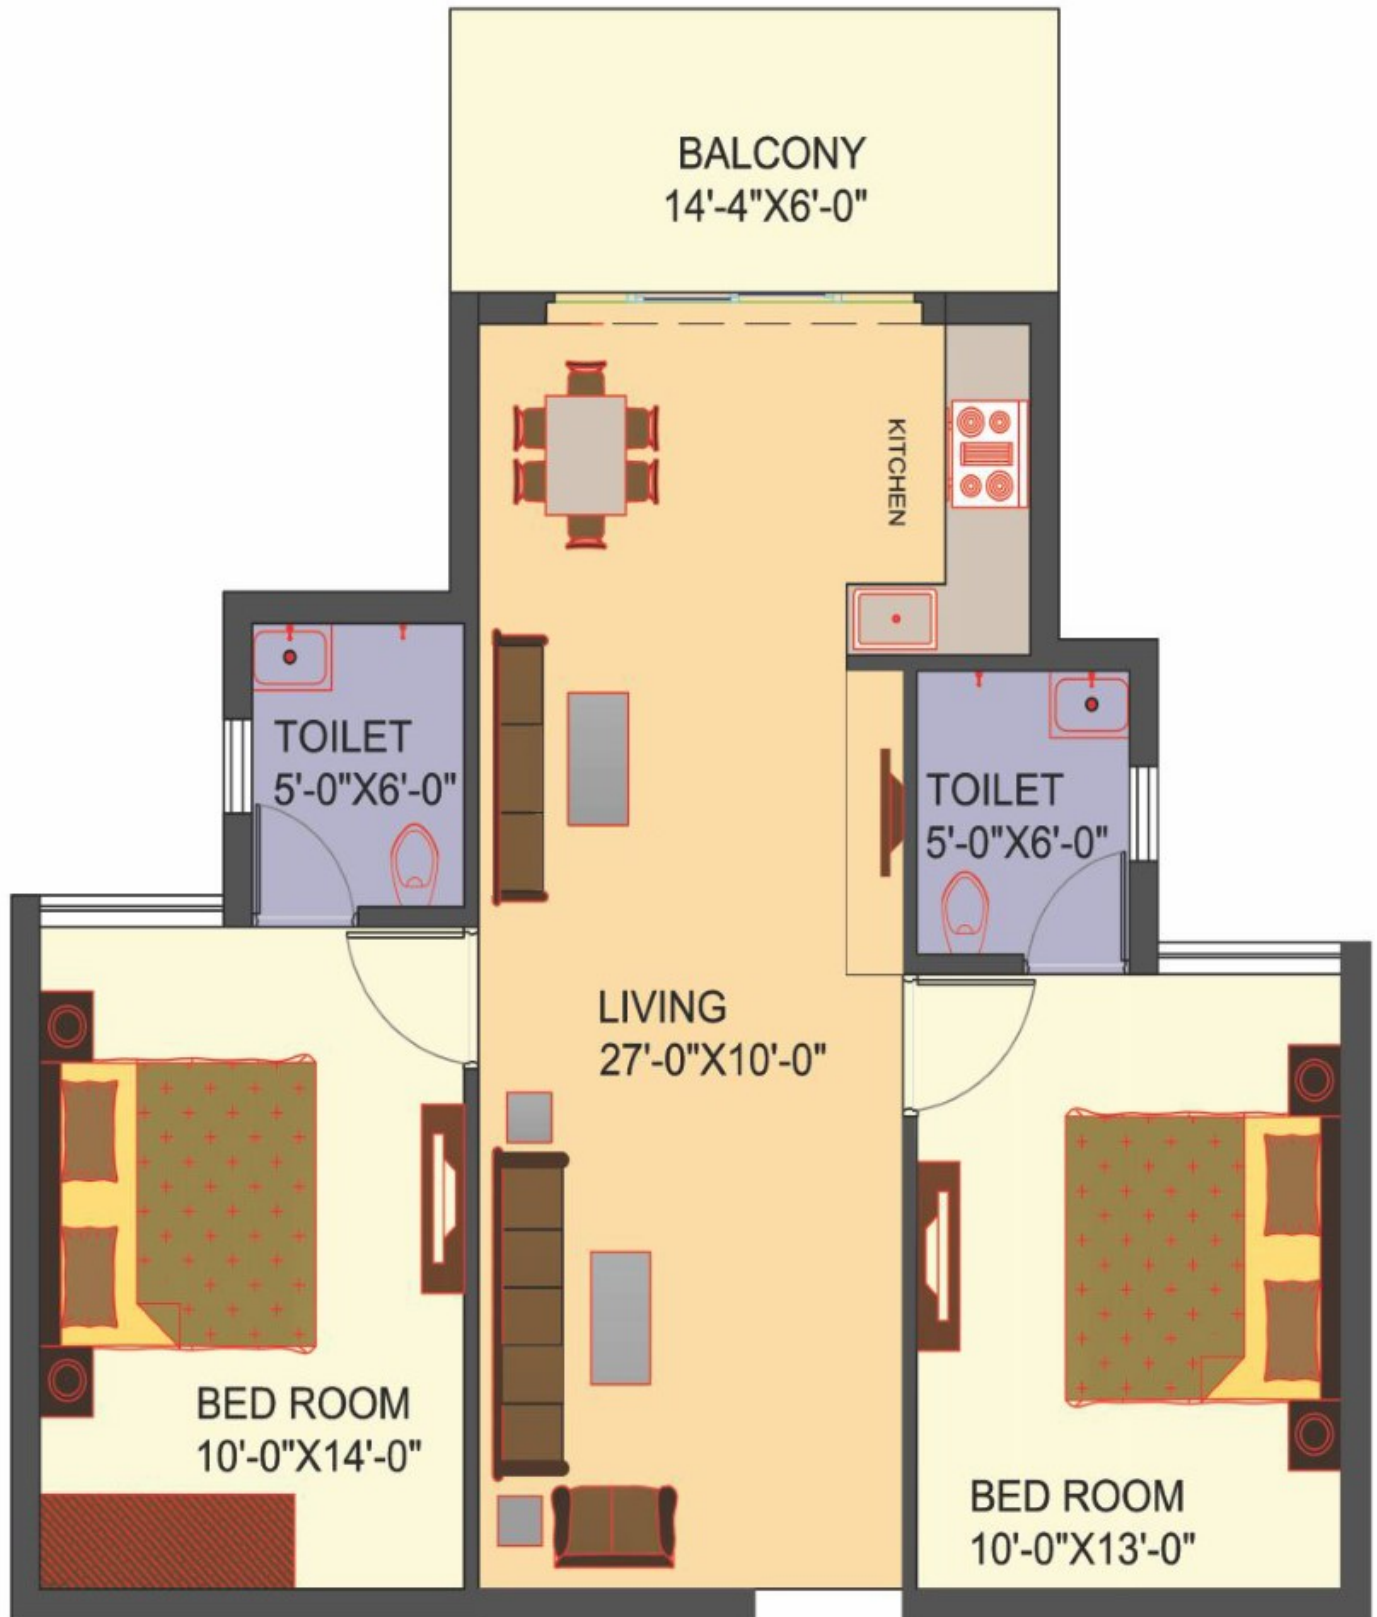

AGI SMART HOME

2BHK FLOOR PLAN

ENTRY

PROPOSED BUILT UP
AREA - 820 SQ.FT